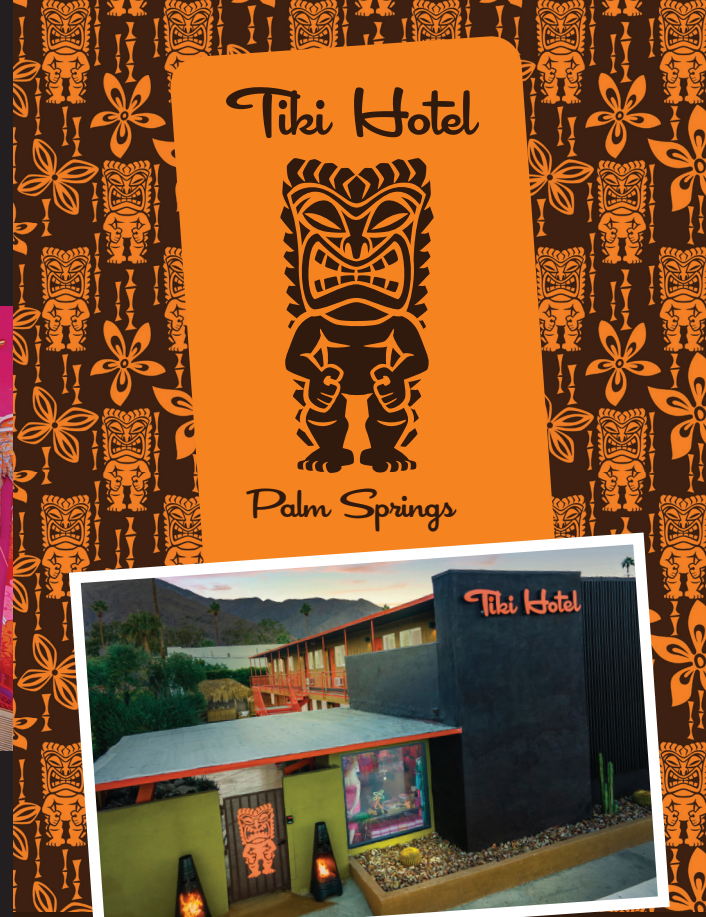

Lovingly restored 1961 Class-4 footprint with nostalgic tiki motifs.

11 king-sized rooms feature newly-tiled showers, retro orange sinks and fun bamboo accents.

A custom-curated *Guide to Palm Springs*, vintage-style books and tiki memorabilia can be found in every room.

Original pool—perfect for taking a cool dip during warm Palm Spring days.

A/C, heat and fans provided for your comfort.

BOOK NOW AT TRACYTURCO.COM

TIKI HOTEL
1333 N. INDIAN CANYON DRIVE
PALM SPRINGS, CA 92262
TRACYTURCO.COM